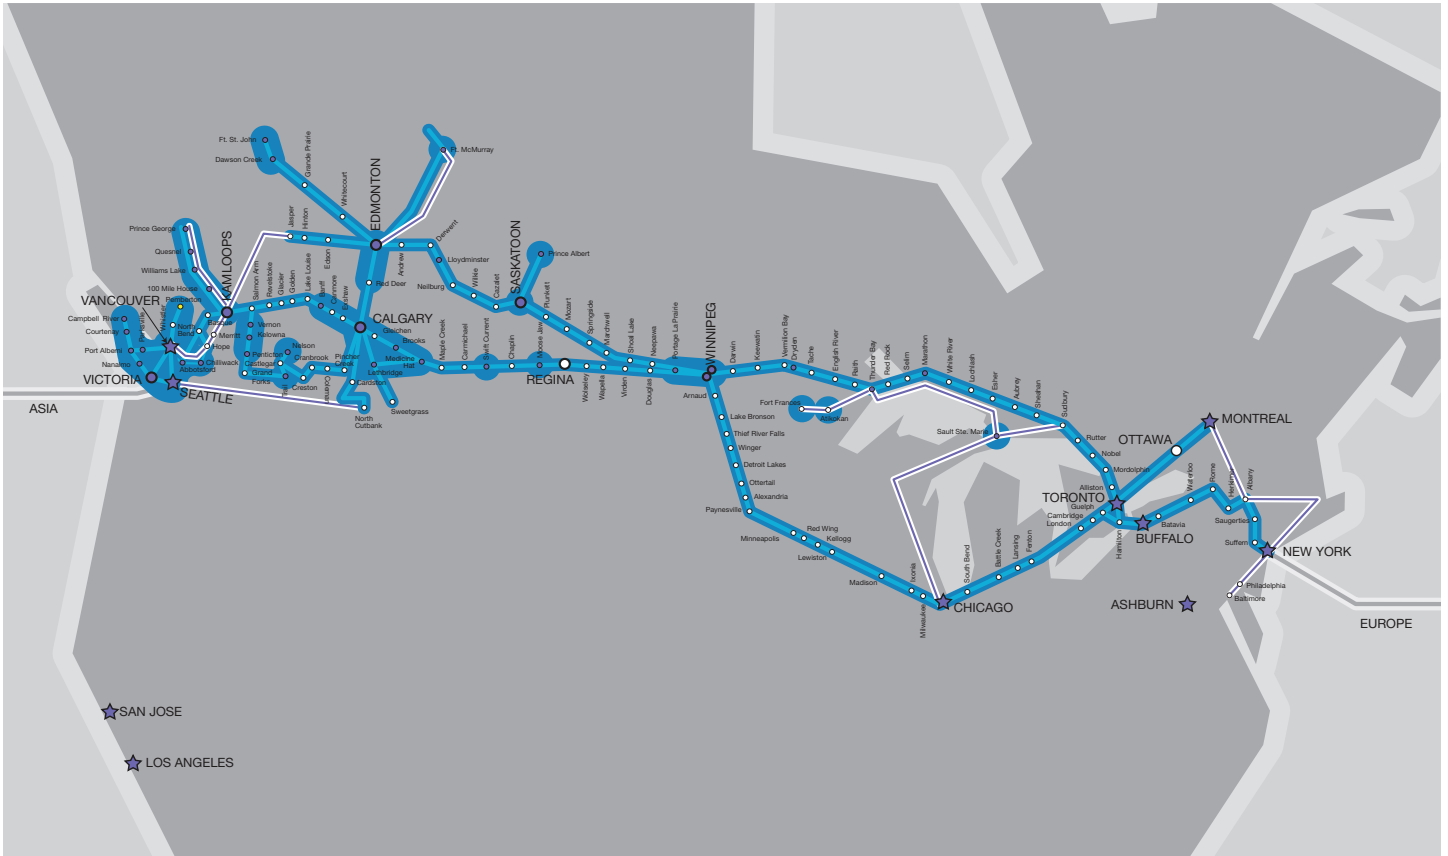

OUR FIBRE ADVANTAGE

Shaw Business delivers top-tier speeds throughout our backbone 99.7% congestion-free, regardless of the time of day.

Guaranteed to keep your high performance applications moving and data protected with one of the largest networks in North America, with over 1.4 million kms of fibre strand throughout Canada and the U.S.

Shaw) Business
Authorized Partner

Contact your Shaw Business Authorized Partner today.